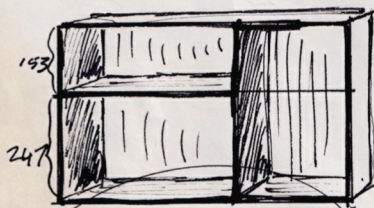

Amp/Tuner: 390 x 120(h)
 Nagra : 360 x 120(h)
 " : 360 x 330(h) - lid up.
 Records: - 310 → 360.

min height
 above floor: 200.

Board Width: 20 mm.

call Amp Tuner — 400 mm.

G:S is 1000: 618.

Proportions: 1047
 647
 400
 247
 153

687
 247
 1034

① x 707 ✓
 21 x 687 ✓
 2 x 667 ✓
 7 x 600 ✓
 1 x 647 ✓
 x 247 ✓
 1 x 707 ✓
 1 x 647 ✓
 1 x 600 ✓
 1 x 247 ✓
 1 x 667 ✓
 1 x 667 ✓
~~1 x 667~~

400 247
 400 247